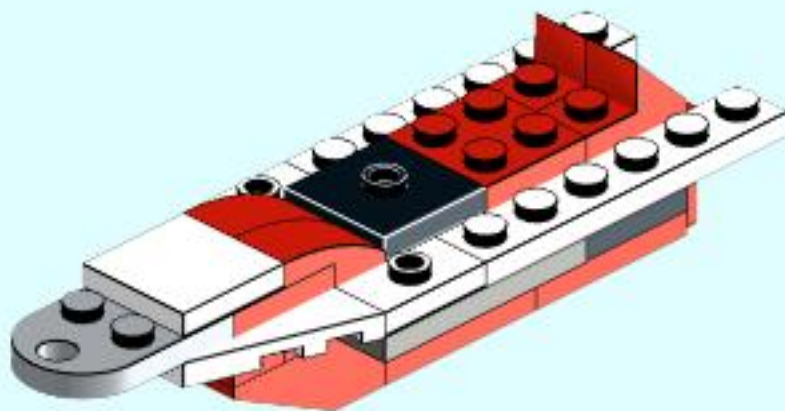

31013 - Motor Boat
Designed By LegoOri
December 2018

1

2

3

4

5

6

7

8

9

10

11

12

13

14

15

16

17

18

19

20

21

x1
87580, 11

x4
3666, 11