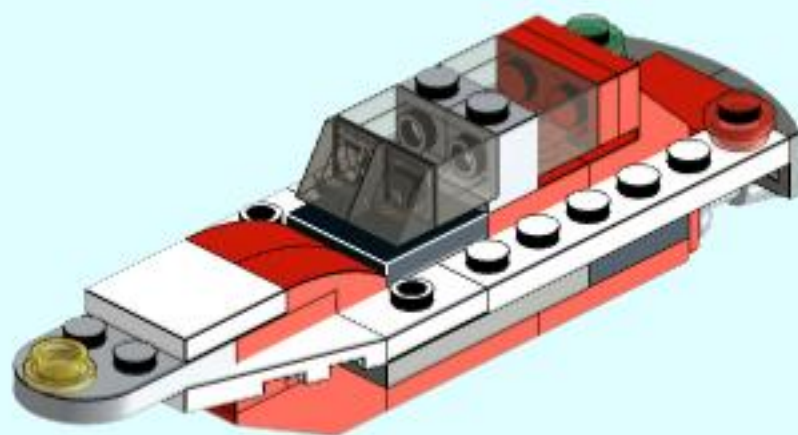

31013 - Motor Boat
Designed By LegoOri
December 2018

1

2

3

4

5

6

7

16

17

18

19

20

21

x1
87580, 11

x4
3666, 11

x2
11477, 85

x1
3021, 85

x1
3031, 85

x2
4070, 86

x2
2343, 86

x1
3176, 86

x2
15573, 1

x1
3068b, 1