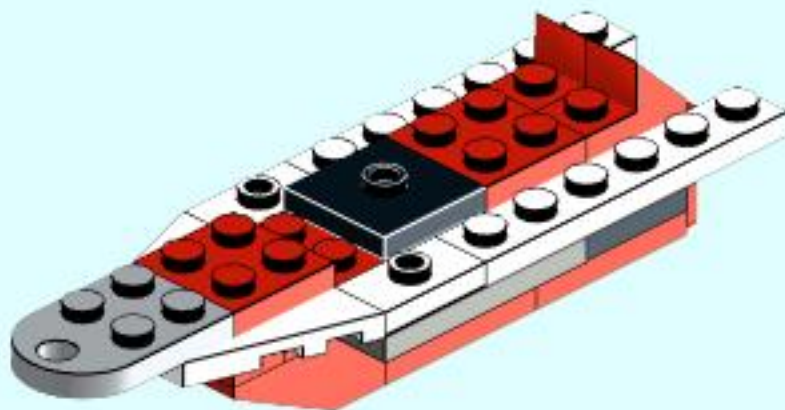

31013 - Motor Boat
Designed By LegoOri
December 2018

1

2

3

4

5

6

7

8

9

10

11

12

13

14

15

16

17

18

19

20

21

x1
87580, 11

x4
3666, 11