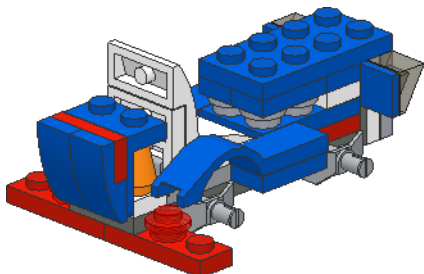

Garden Tractor

Alternative model from 31027 - Blue Racer set.

Design by József Venczel

1

2

3

4

5

6

7

8

9

10

11

12

13