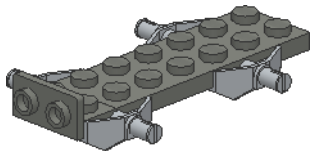

Garden Tractor

Alternative model from 31027 - Blue Racer set.

Design by József Venczel

1

2

3

4

5