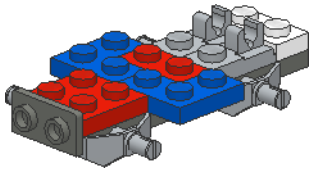

Garden Tractor

Alternative model from 31027 - Blue Racer set.

Design by József Venczel

1

2

3

4

5