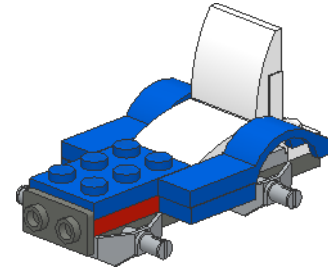

Garden Tractor

Alternative model from 31027 - Blue Racer set.

Design by József Venczel

1

2

3

4

5