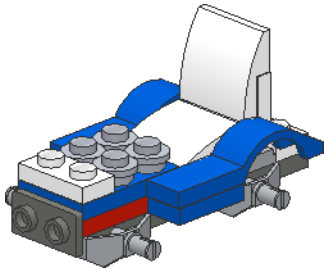

Garden Tractor

Alternative model from 31027 - Blue Racer set.

Design by József Venczel

1

2

3

4

5