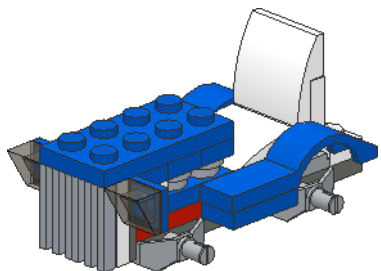

Garden Tractor

Alternative model from 31027 - Blue Racer set.

Design by József Venczel

1

2

3

4

5

6

7

8

9

10

11

12

13