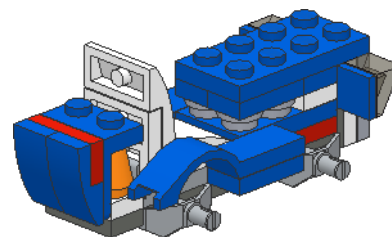

Garden Tractor

Alternative model from 31027 - Blue Racer set.

Design by József Venczel

1

2

3

4

5

6

7

8

9

10

11

12

13