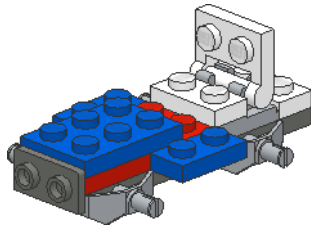

Garden Tractor

Alternative model from 31027 - Blue Racer set.

Design by József Venczel

1

2

3

4

5