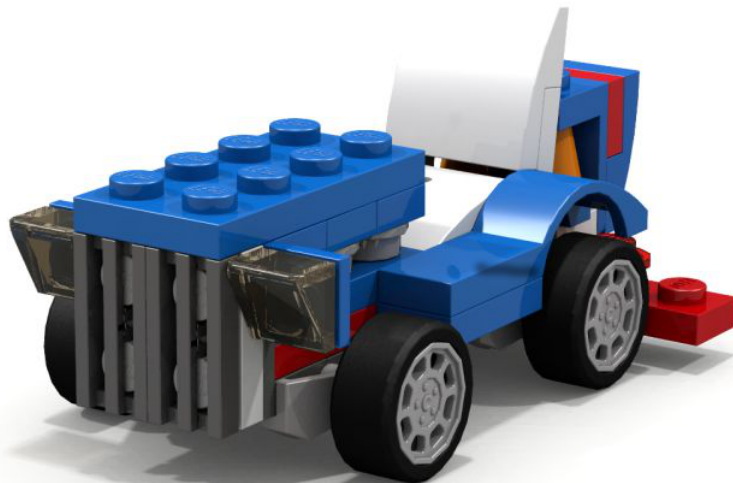

Garden Tractor

Alternative model from 31027 - Blue Racer set.

Design by József Venczel

1

2

3

4

5