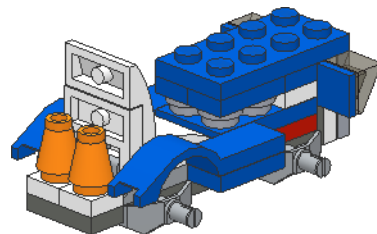

Garden Tractor

Alternative model from 31027 - Blue Racer set.

Design by József Venczel

1

2

3

4

5

6

7

8

9

10

11

12

13