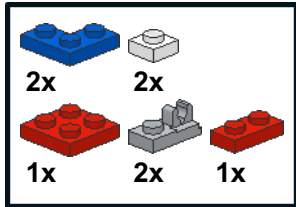

Garden Tractor

Alternative model from 31027 - Blue Racer set.

Design by József Venczel

1

2

3

4

5