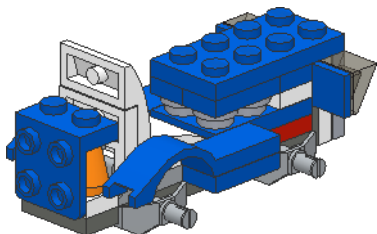

Garden Tractor

Alternative model from 31027 - Blue Racer set.

Design by József Venczel

1

2

3

4

5

6

7

8

9

10

11

12

13