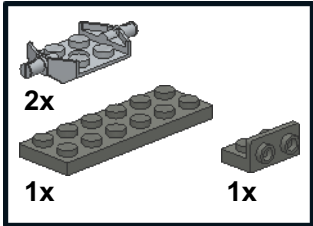

Garden Tractor

Alternative model from 31027 - Blue Racer set.

Design by József Venczel

1

2

3

4

5