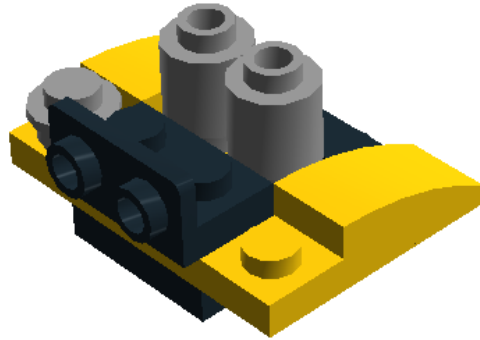

LEGO DIGITAL DESIGNER 4.2

Model Name:

31041_Quad

Number of Bricks: **61**

Step 1 of 32

Step 2 of 32

Step 3 of 32

1 x

Step 12 of 32

Step 13 of 32

Step 14 of 32

Step 15 of 32

Step 16 of 32

Step 17 of 32

Step 18 of 32

Step 19 of 32