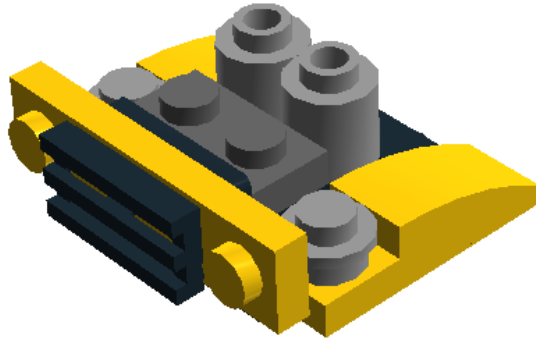

LEGO DIGITAL DESIGNER 4.2

Model Name:

31041_Quad

Number of Bricks: **61**

Step 1 of 32

Step 2 of 32

Step 3 of 32

1 x

Step 12 of 32

Step 13 of 32

Step 14 of 32

Step 15 of 32

Step 16 of 32

Step 17 of 32

Step 18 of 32

Step 19 of 32