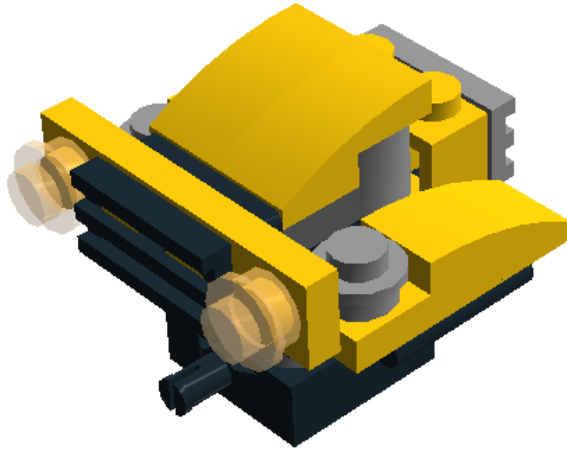

LEGO DIGITAL DESIGNER 4.2

Model Name:

31041_Quad

Number of Bricks: **61**

Step 1 of 32

Step 2 of 32

Step 3 of 32

1 x

Step 12 of 32

Step 13 of 32

Step 14 of 32

Step 15 of 32

Step 16 of 32

Step 17 of 32

Step 18 of 32

Step 19 of 32

Step 20 of 32

Step 21 of 32

Step 22 of 32

Step 23 of 32

Step 24 of 32

Step 25 of 32

Step 26 of 32

Step 27 of 32