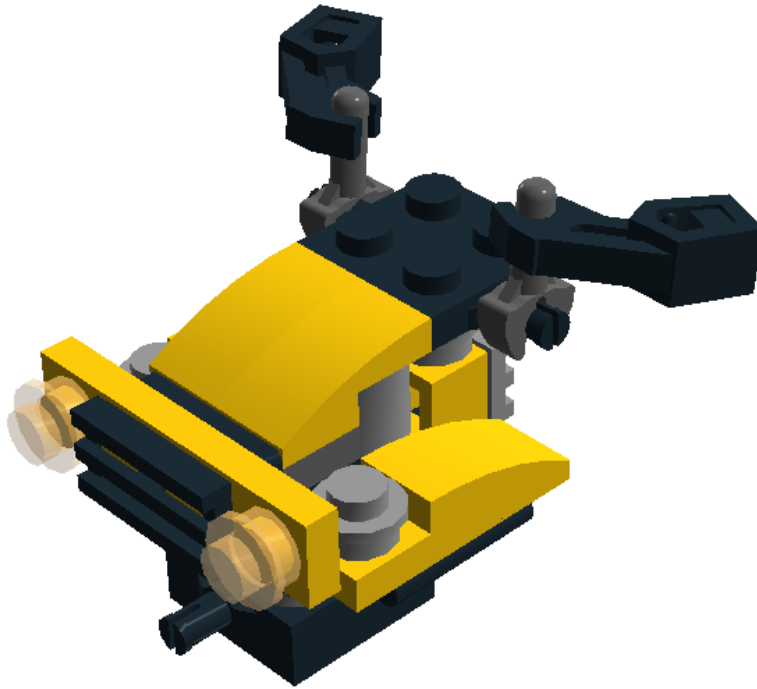

Step 28 of 32