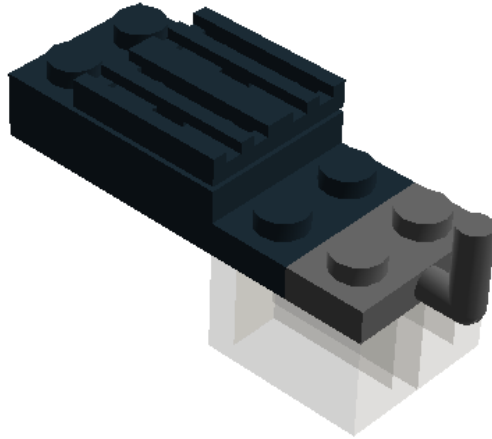

LEGO DIGITAL DESIGNER 4.2

Model Name:

31041_Quad

Number of Bricks: **61**

Step 1 of 32

Step 2 of 32

Step 3 of 32

1 x