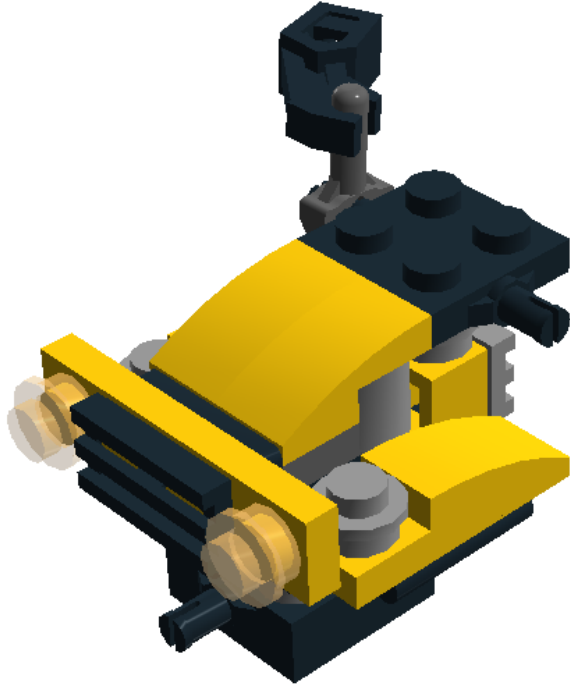

LEGO DIGITAL DESIGNER 4.2

Model Name:

31041_Quad

Number of Bricks: **61**

Step 1 of 32

Step 2 of 32

Step 3 of 32

1 x

Step 20 of 32

Step 21 of 32

Step 22 of 32

Step 23 of 32

Step 24 of 32

Step 25 of 32

Step 26 of 32

Step 27 of 32