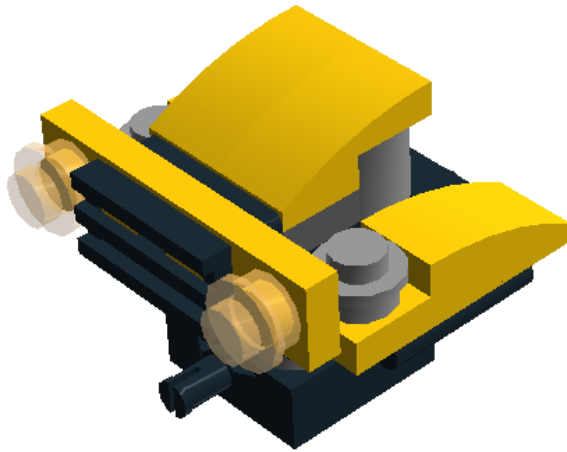

LEGO DIGITAL DESIGNER 4.2

Model Name:

31041_Quad

Number of Bricks: **61**

Step 1 of 32

Step 2 of 32

Step 3 of 32

1 x

Step 12 of 32

Step 13 of 32

Step 14 of 32

Step 15 of 32

Step 16 of 32

Step 17 of 32

Step 18 of 32

Step 19 of 32

Step 20 of 32

Step 21 of 32

Step 22 of 32

Step 23 of 32

Step 24 of 32

Step 25 of 32

Step 26 of 32

Step 27 of 32