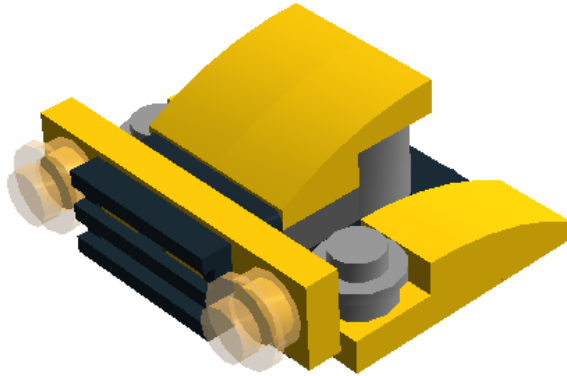

LEGO DIGITAL DESIGNER 4.2

Model Name:

31041_Quad

Number of Bricks: **61**

Step 1 of 32

Step 2 of 32

Step 3 of 32

1 x

Step 12 of 32

Step 13 of 32

Step 14 of 32

Step 15 of 32

Step 16 of 32

Step 17 of 32

Step 18 of 32

Step 19 of 32