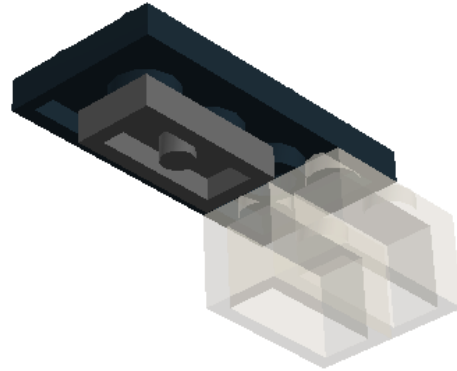

LEGO DIGITAL DESIGNER 4.2

Model Name:

31041_Quad

Number of Bricks: **61**

Step 1 of 32

Step 2 of 32

Step 3 of 32

1 x