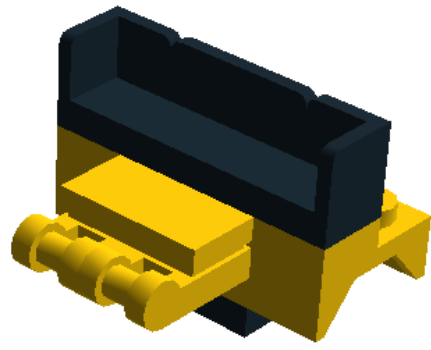

LEGO DIGITAL DESIGNER 4.2

Model Name:

31041_Quad

Number of Bricks: **61**

Step 1 of 32

Step 2 of 32

Step 3 of 32

1 x

Step 4 of 32

Step 5 of 32

Step 6 of 32

Step 7 of 32

Step 8 of 32

Step 9 of 32

Step 10 of 32

Step 11 of 32