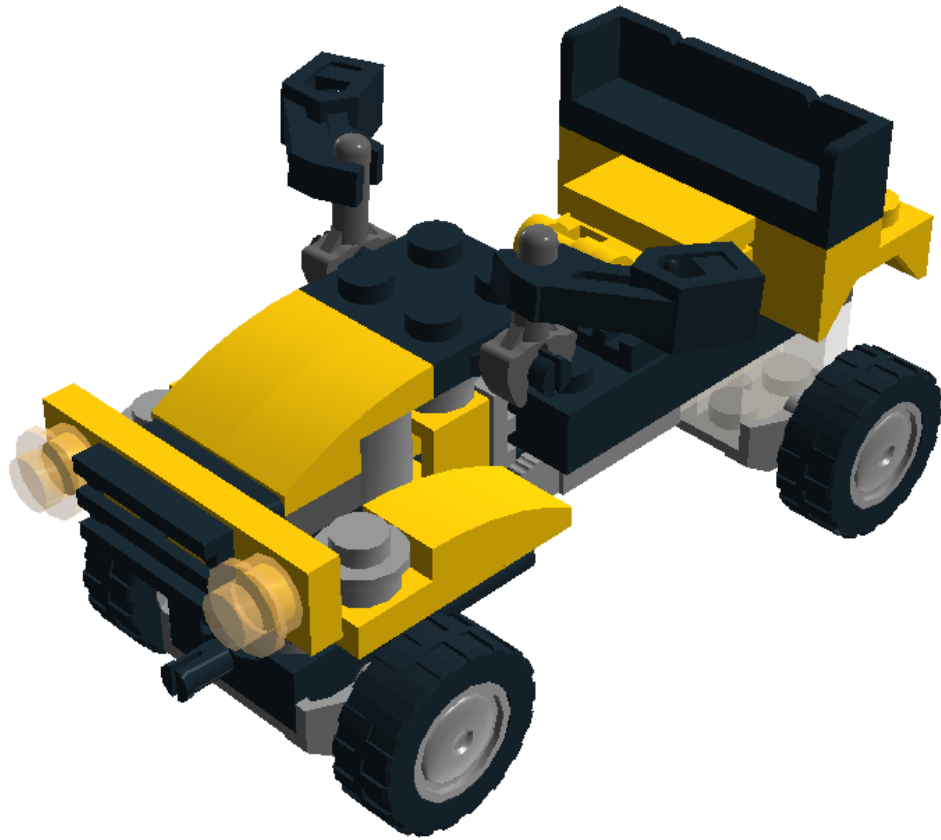

LEGO DIGITAL DESIGNER 4.2

Model Name:

31041_Quad

Number of Bricks: **61**

Step 1 of 32

Step 2 of 32

Step 3 of 32

1 x

Step 20 of 32

Step 21 of 32

Step 22 of 32

Step 23 of 32

Step 24 of 32

Step 25 of 32

Step 26 of 32

Step 27 of 32

Step 28 of 32

Step 29 of 32

Step 30 of 32

Step 31 of 32

Step 32 of 32

2 x		BRICK 1X2 WITHOUT PIN - Tr. Brown	2 x		ROUND BRICK 1X1 - Medium Stone Grey	2 x		ANGULAR BRICK 1X1 - Bright Yellow
4 x		PLATE W. BOW 1X2X2/3 - Bright Yellow	3 x		RADIATOR GRILLE 1X2 - Black	1 x		RADIATOR GRILLE 1X2 - Medium Stone Grey
2 x		FLAT TILE 1X2 - Bright Yellow	2 x		PLATE 1X2 - Dark Stone Grey	2 x		PLATE 2X2 - Black
2 x		PLATE 1X4 - Bright Yellow	2 x		PLATE 2X3 - Black	1 x		PLATE 2X4 - Bright Yellow
1 x		PLATE 2X4 - Black	3 x		PLATE 1X1 ROUND - Tr. Bright Orange	5 x		PLATE 1X1 ROUND - Medium Stone Grey
1 x		PLATE 1X2 W/FORK/VERTICAL/END - Medium Stone Grey	2 x		PLATE 1X2 W/SHAFT Ø3.2 - Bright Yellow	1 x		ANGULAR PLATE 1.5 BOT. 1X2 1/2 - Black
1 x		PLATE 1X2 W. VERTICAL SCHAFT - Dark Stone Grey	1 x		MINI HANDLE - Black	2 x		WALL CORNER 1X1X1 - Black
1 x		WALL ELEMENT 1X2X1 - Black	4 x		RIM NO.2 Ø11,176X6,2 - Silver Metallic	4 x		TYRE Ø17,6 X 6,24 - Black
2 x		BEARING ELEMENT 2X2, DOUBLE - Black	2 x		BEARING ELEMENT 2X2 2/3 - Medium Stone Grey	2 x		STICK Ø 3.2 W. HOLDER - Dark Stone Grey
1 x		FRIC/STUMP WITH CROSS HOLE - Black	1 x		MUDGUARD 2X4 w. hole Ø4.9 - Bright Yellow	2 x		BAD ROBOT ARM - Black