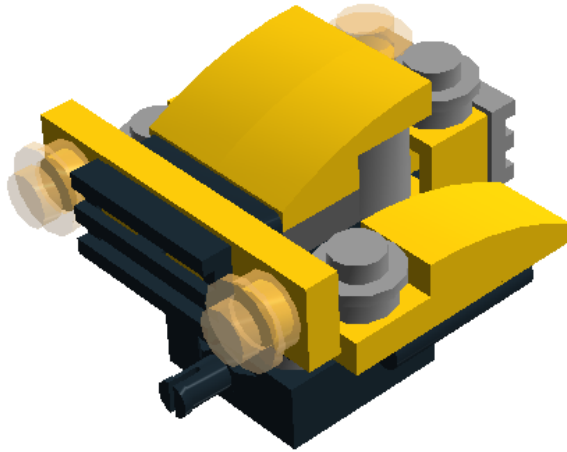

LEGO DIGITAL DESIGNER 4.2

Model Name:

31041_Quad

Number of Bricks: **61**

Step 1 of 32

Step 2 of 32

Step 3 of 32

1 x

Step 12 of 32

Step 13 of 32

Step 14 of 32

Step 15 of 32

Step 16 of 32

Step 17 of 32

Step 18 of 32

Step 19 of 32

Step 20 of 32

Step 21 of 32

Step 22 of 32

Step 23 of 32

Step 24 of 32

Step 25 of 32

Step 26 of 32

Step 27 of 32