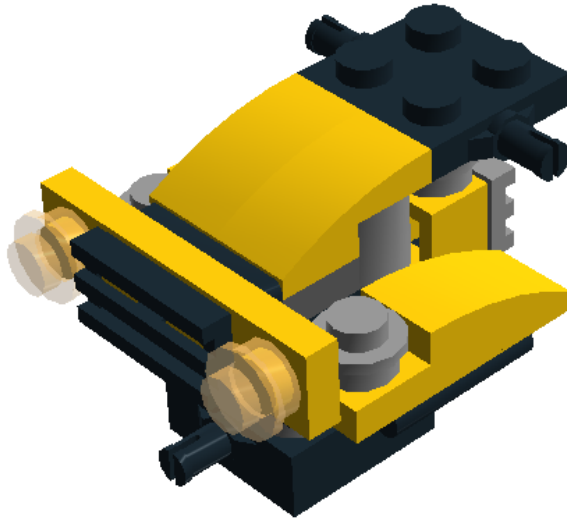

LEGO DIGITAL DESIGNER 4.2

Model Name:

31041_Quad

Number of Bricks: **61**

Step 1 of 32

Step 2 of 32

Step 3 of 32

1 x

Step 12 of 32

Step 13 of 32

Step 14 of 32

Step 15 of 32

Step 16 of 32

Step 17 of 32

Step 18 of 32

Step 19 of 32

Step 20 of 32

Step 21 of 32

Step 22 of 32

Step 23 of 32

Step 24 of 32

Step 25 of 32

Step 26 of 32

Step 27 of 32