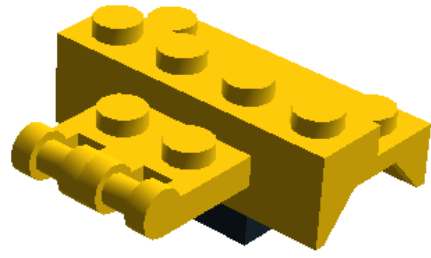

LEGO DIGITAL DESIGNER 4.2

Model Name:

31041_Quad

Number of Bricks: **61**

Step 1 of 32

Step 2 of 32

Step 3 of 32

1 x

Step 4 of 32

Step 5 of 32

Step 6 of 32

Step 7 of 32

Step 8 of 32

Step 9 of 32

Step 10 of 32

Step 11 of 32