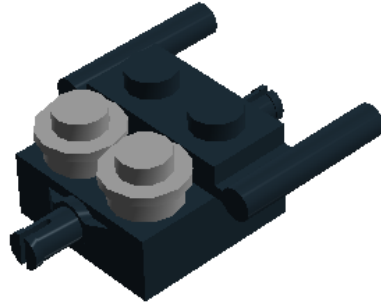

LEGO DIGITAL DESIGNER 4.2

Model Name:

31041_Quad

Number of Bricks: **61**

Step 1 of 32

Step 2 of 32

Step 3 of 32

1 x

Step 12 of 32

Step 13 of 32

Step 14 of 32

Step 15 of 32

Step 16 of 32

Step 17 of 32

Step 18 of 32

Step 19 of 32