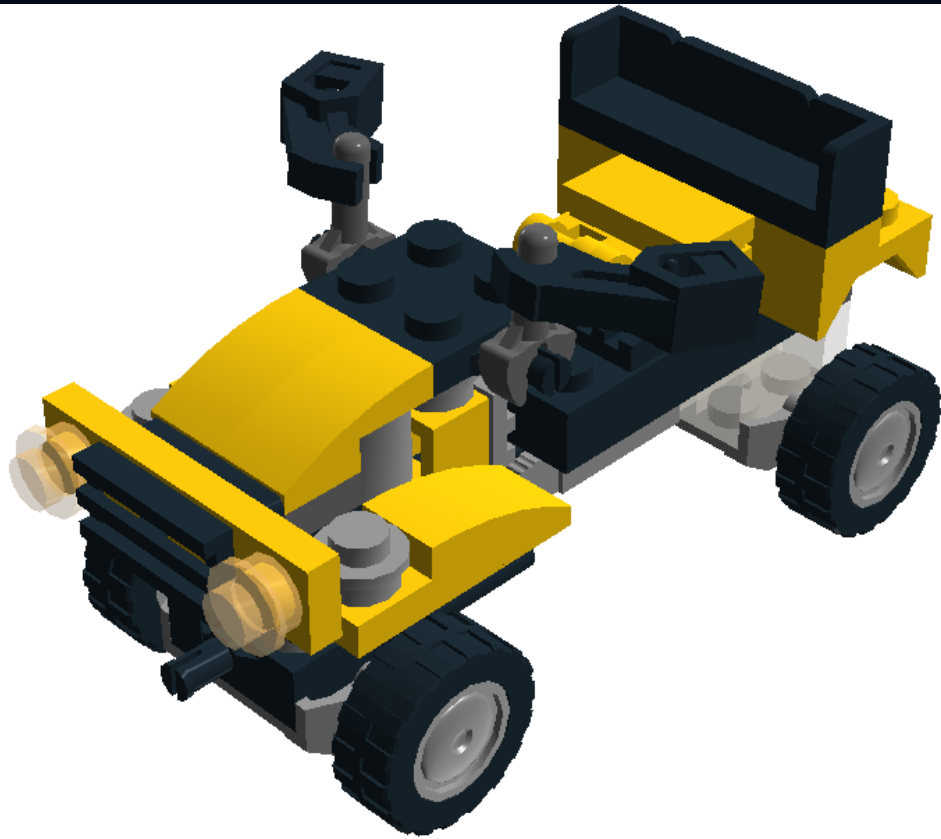

LEGO DIGITAL DESIGNER 4.2

Model Name:

31041_Quad

Number of Bricks: **61**

Step 1 of 32

Step 2 of 32

Step 3 of 32

1 x